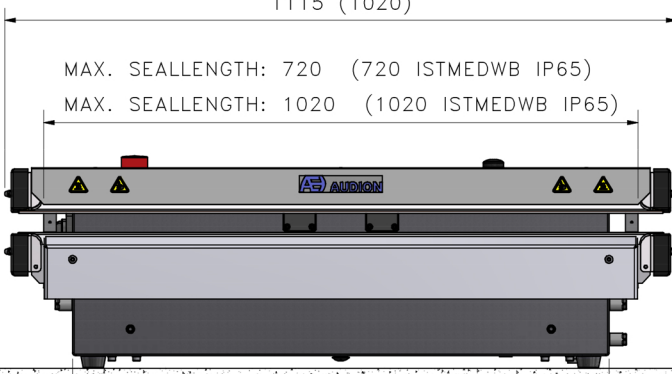

815 (720)
1115 (1020)

MAX. SEALENGTH: 720 (720 MVMEDWB IP65)
MAX. SEALENGTH: 1020 (1020 MVMEDWB IP65)

600
650

205

815 (720)
1115 (1020)

MAX. SEALENGTH: 720 (720 ISTMEDWB IP65)
MAX. SEALENGTH: 1020 (1020 ISTMEDWB IP65)