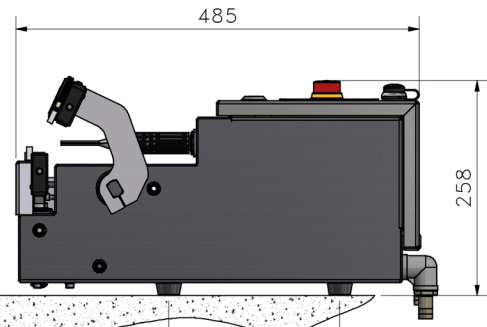

815 (720)
1115 (1020)

MAX. SEALENGTH: 720 (720 MVMEDWB IP65)
MAX. SEALENGTH: 1020 (1020 MVMEDWB IP65)

600
650

205

815 (720)
1115 (1020)

MAX. SEALENGTH: 720 (720 ISTMEDWB IP65)
MAX. SEALENGTH: 1020 (1020 ISTMEDWB IP65)