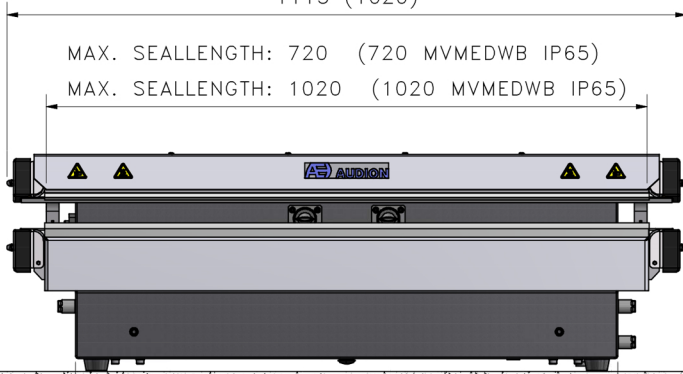

815 (720)
1115 (1020)

MAX. SEALENGTH: 720 (720 MVMEDWB IP65)
MAX. SEALENGTH: 1020 (1020 MVMEDWB IP65)

600
650

205

815 (720)
1115 (1020)

MAX. SEALENGTH: 720 (720 ISTMEDWB IP65)
MAX. SEALENGTH: 1020 (1020 ISTMEDWB IP65)