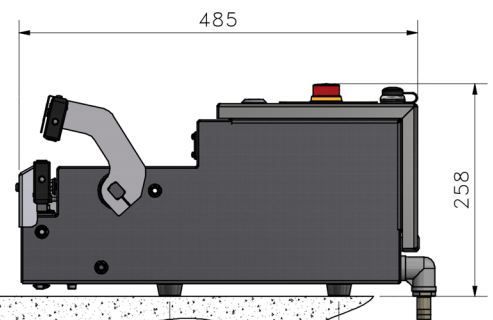

815 (720)
1115 (1020)

MAX. SEALENGTH: 720 (720 MVMEDWB IP65)
MAX. SEALENGTH: 1020 (1020 MVMEDWB IP65)

600
650

205

815 (720)
1115 (1020)

MAX. SEALENGTH: 720 (720 ISTMEDWB IP65)
MAX. SEALENGTH: 1020 (1020 ISTMEDWB IP65)

600
650

205