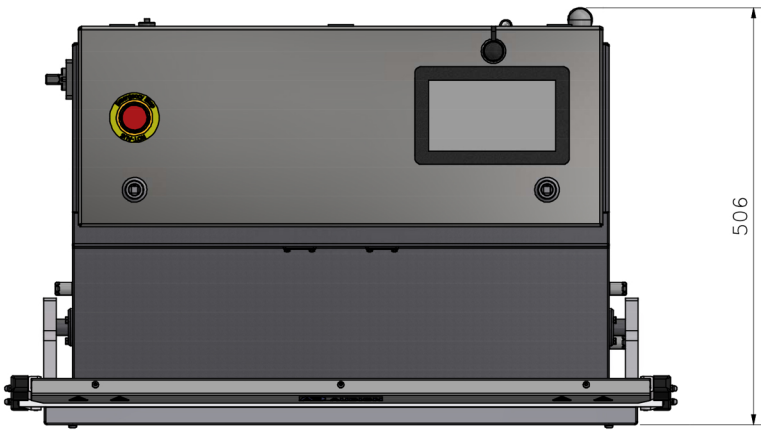

815 (720)
1115 (1020)

MAX. SEALENGTH: 720 (720 MVMEDWB IP65)
MAX. SEALENGTH: 1020 (1020 MVMEDWB IP65)

600
650

205

815 (720)
1115 (1020)

MAX. SEALENGTH: 720 (720 ISTMEDWB IP65)
MAX. SEALENGTH: 1020 (1020 ISTMEDWB IP65)